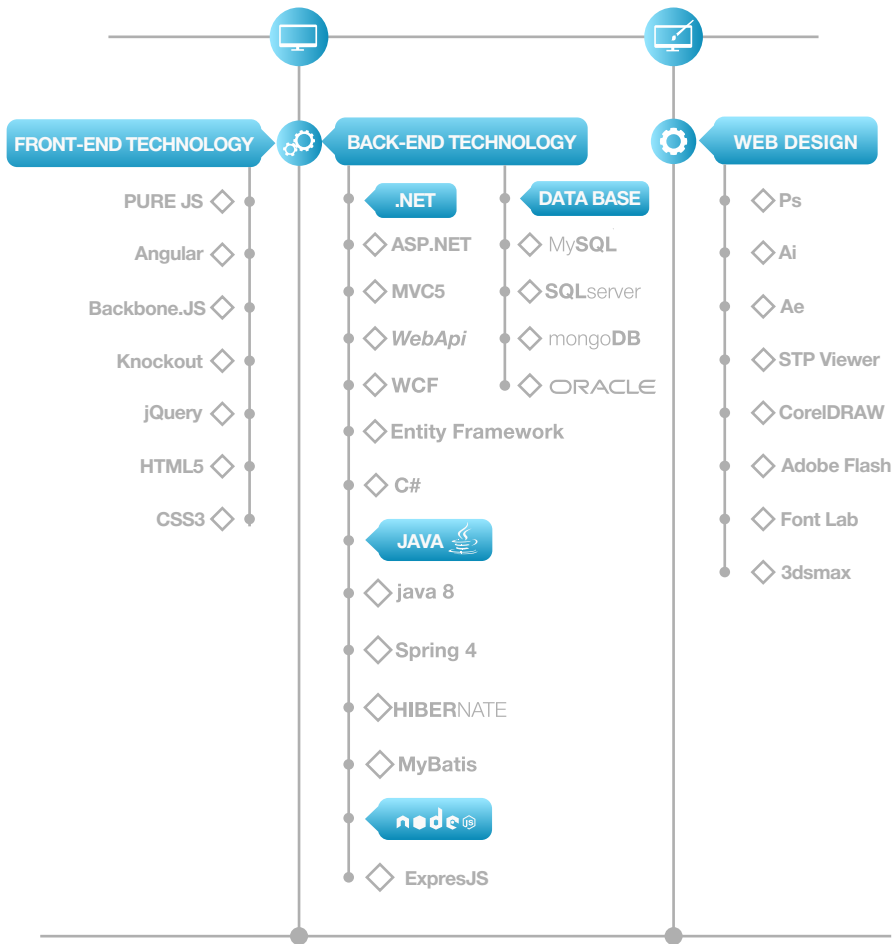

NEW LINE TECHNOLOGIES

OUR TEAM IS ONE OF THE MAIN ENGINEERING LABORATORIES OF ITL GROUP WE ARE READY TO IMPLEMENT UNIQUE PRODUCTS FOR YOU USING THE BEST WEB DEVELOPMENT TECHNOLOGIES

WEB TECHNOLOGIES

MAKE THINGS DONE

375 000 HOURS OF ACTUAL WORK EXPERIENCE

CONVENIENT LOCATION OF THE OFFICE LABORATORY

MORE THAN 40 EXPERTS IN OUR TEAM

24 HOURS SUPPORT AND ABILITY TO CONTACT

OVER 7 YEARS OF PARTNERSHIP WORLDWIDE

FLEXIBLE PRICES