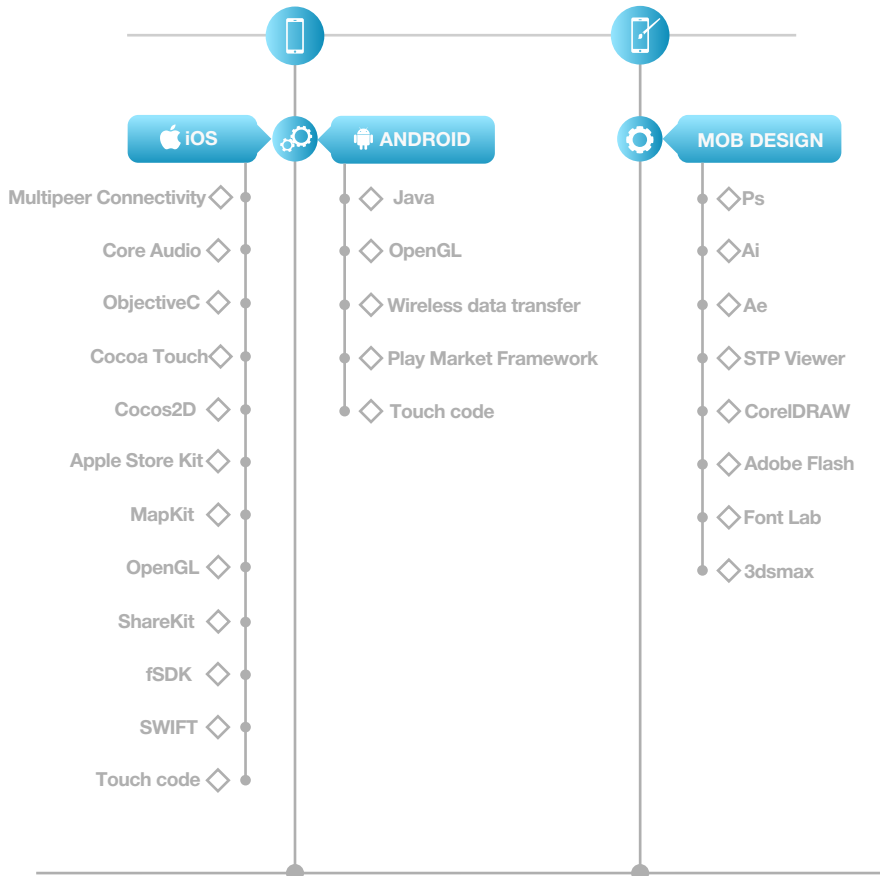

## NEW LINE TECHNOLOGIES

OUR TEAM IS ONE OF THE MAIN ENGINEERING LABORATORIES OF ITL GROUP WE ARE READY TO IMPLEMENT UNIQUE PRODUCTS FOR YOU USING THE BEST MOB DEVELOPMENT TECHNOLOGIES

### MAKE THINGS DONE

375 000 HOURS OF ACTUAL WORK EXPERIENCE

CONVENIENT LOCATION OF THE OFFICE LABORATORY

MORE THAN 40 EXPERTS IN OUR TEAM

24 HOURS SUPPORT AND ABILITY TO CONTACT

OVER 7 YEARS OF PARTNERSHIP WORLDWIDE

### FLEXIBLE PRICES