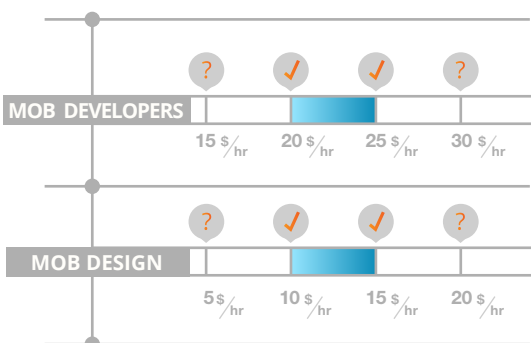

### MAKE THINGS DONE

375 000 HOURS OF ACTUAL WORK EXPERIENCE

CONVENIENT LOCATION OF THE OFFICE LABORATORY

MORE THAN 40 EXPERTS IN OUR TEAM

24 HOURS SUPPORT AND ABILITY TO CONTACT

OVER 7 YEARS OF PARTNERSHIP WORLDWIDE

### FLEXIBLE PRICES