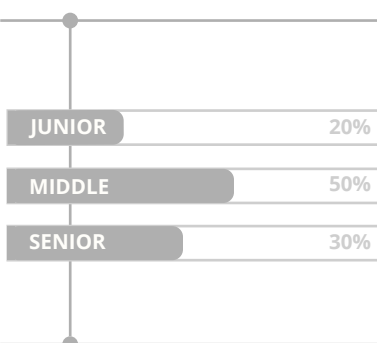

OUR TEAM

CONTACT US

- 600 West Broadway, Suite 700 San Diego, CA 92101
- 1(877) 498-5862 FREE
- www.itl-g.com
- info@itl-g.com